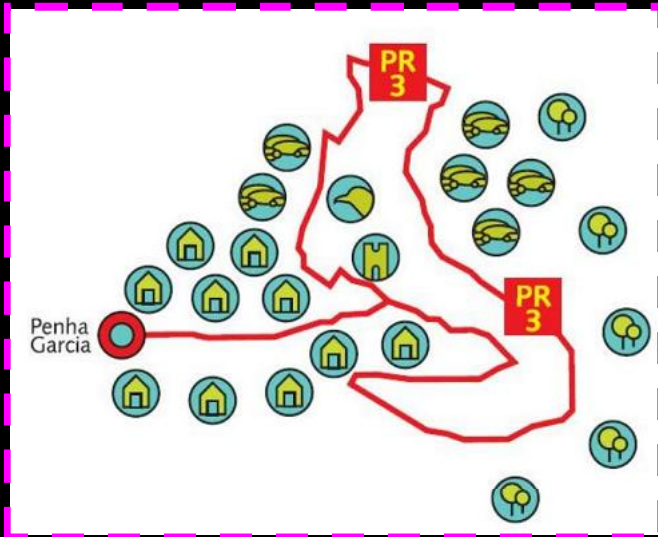

Cultural Heritage

Geotourist Trails in Geopark Naturtejo

Boulders Trail

Geotourist Trails in Geopark Naturtejo

Fossils Trail

Geotourist Trails in Geopark Naturtejo

Orvalho GeoRoute

Geotourist Trails in Geopark Naturtejo

Mines Trail

Geotourist Trails in Geopark Naturtejo

“Conhal” Trails

Geotourist Trails in Geopark Naturtejo

Secrets from Almourão Valley

Geotourist Trails in Geopark Naturtejo

Gardunha Trail

Geotourist Trails in Geopark Naturtejo